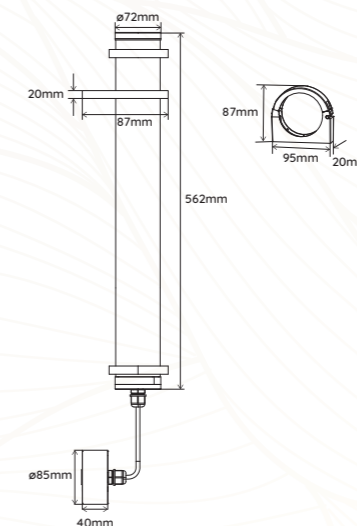

AMPOULE
INCLUSE / INCLUDED

DIMMABLE

IP65 IK07