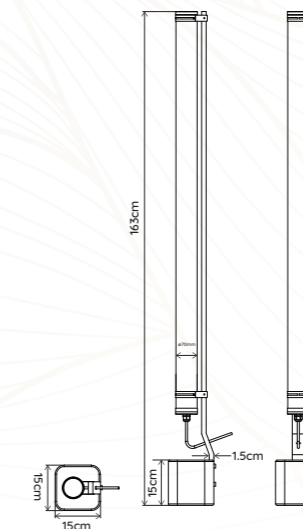

DISPONIBLE EN MARS 2023
AVAILABLE IN MARCH 2023