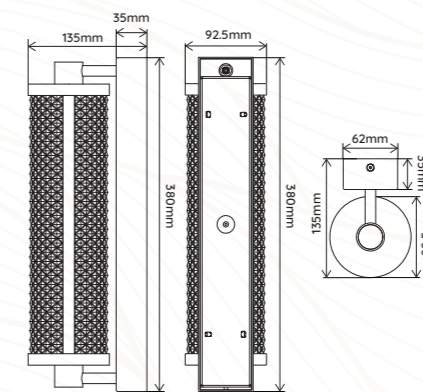

LED
INTÉGRÉ

DIMMABLE